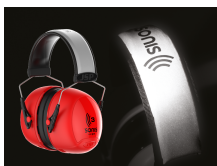

Sonis® cups can be coloured to meet a corporate identity. They can also be printed with a company logo for improved brand recognition and to discourage theft. MOQ's apply.

Adjustable Steel Arms

To facilitate even distribution of pressure the wearer can tilt and adjust the position of the earcup for optimum comfort and fit.

Hygienic

The headband is manufactured from TPE, making it easy to wipe clean. The sealing rings are easy to replace. Hygiene kits are available for each model.

Extra Visibility option

The Sonis® range is available with extra visibility cups and a reflective headband for added low light protection.